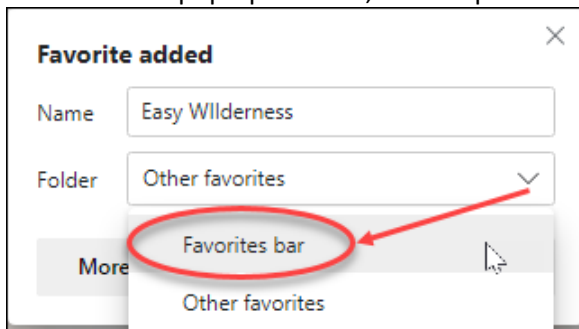

3. In the pop-up window, use the pull-down menu to choose "Favorites bar"